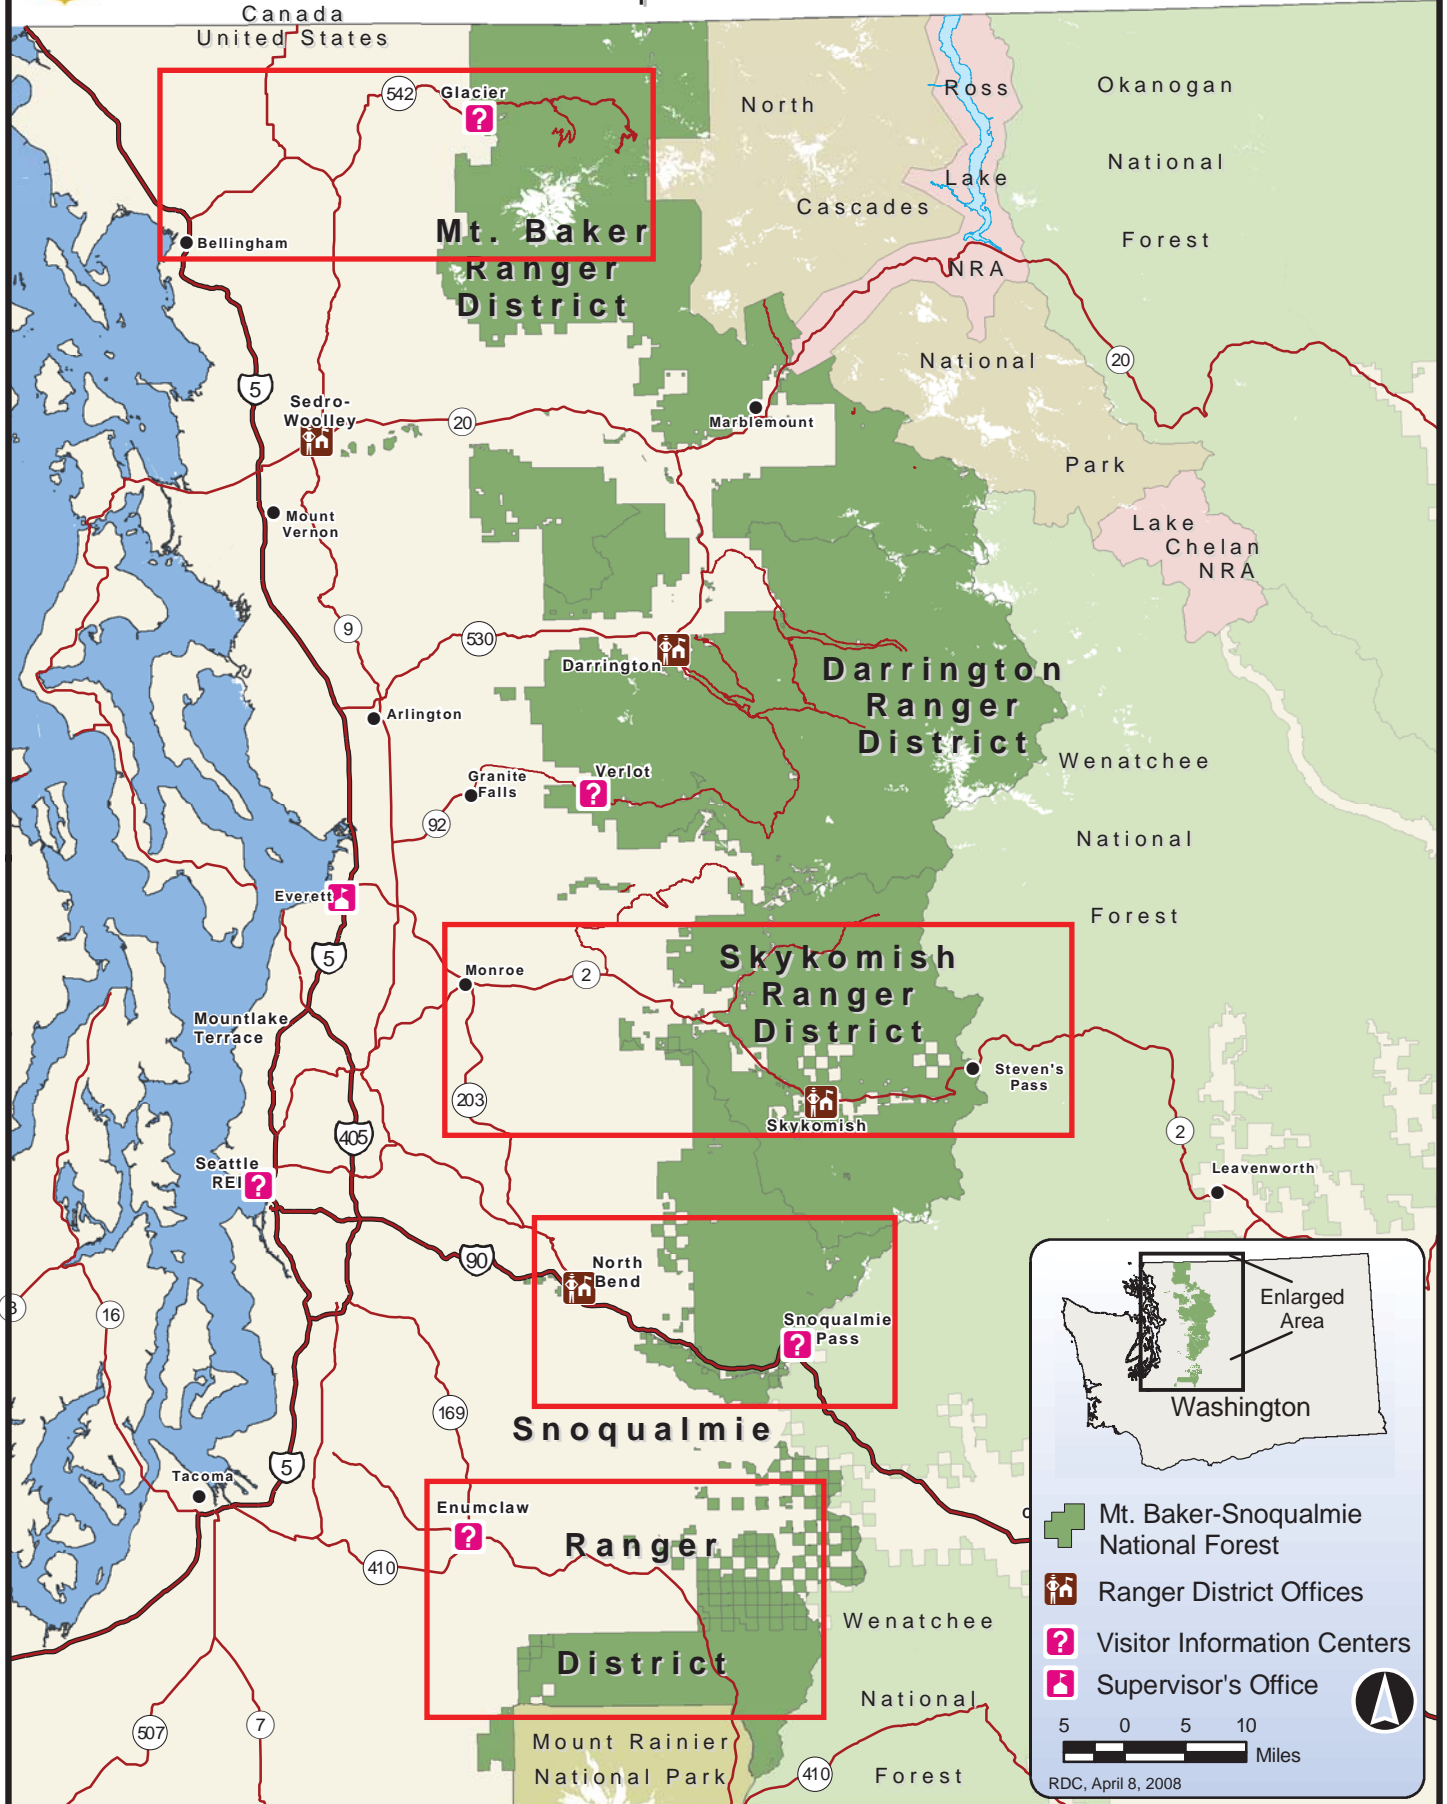

Vicinity Map

Mt. Baker-Snoqualmie National Forest

Legend

- Mt. Baker-Snoqualmie National Forest
- Ranger District Offices
- Visitor Information Centers
- Supervisor's Office

5 0 5 10 Miles

RDC, April 8, 2008